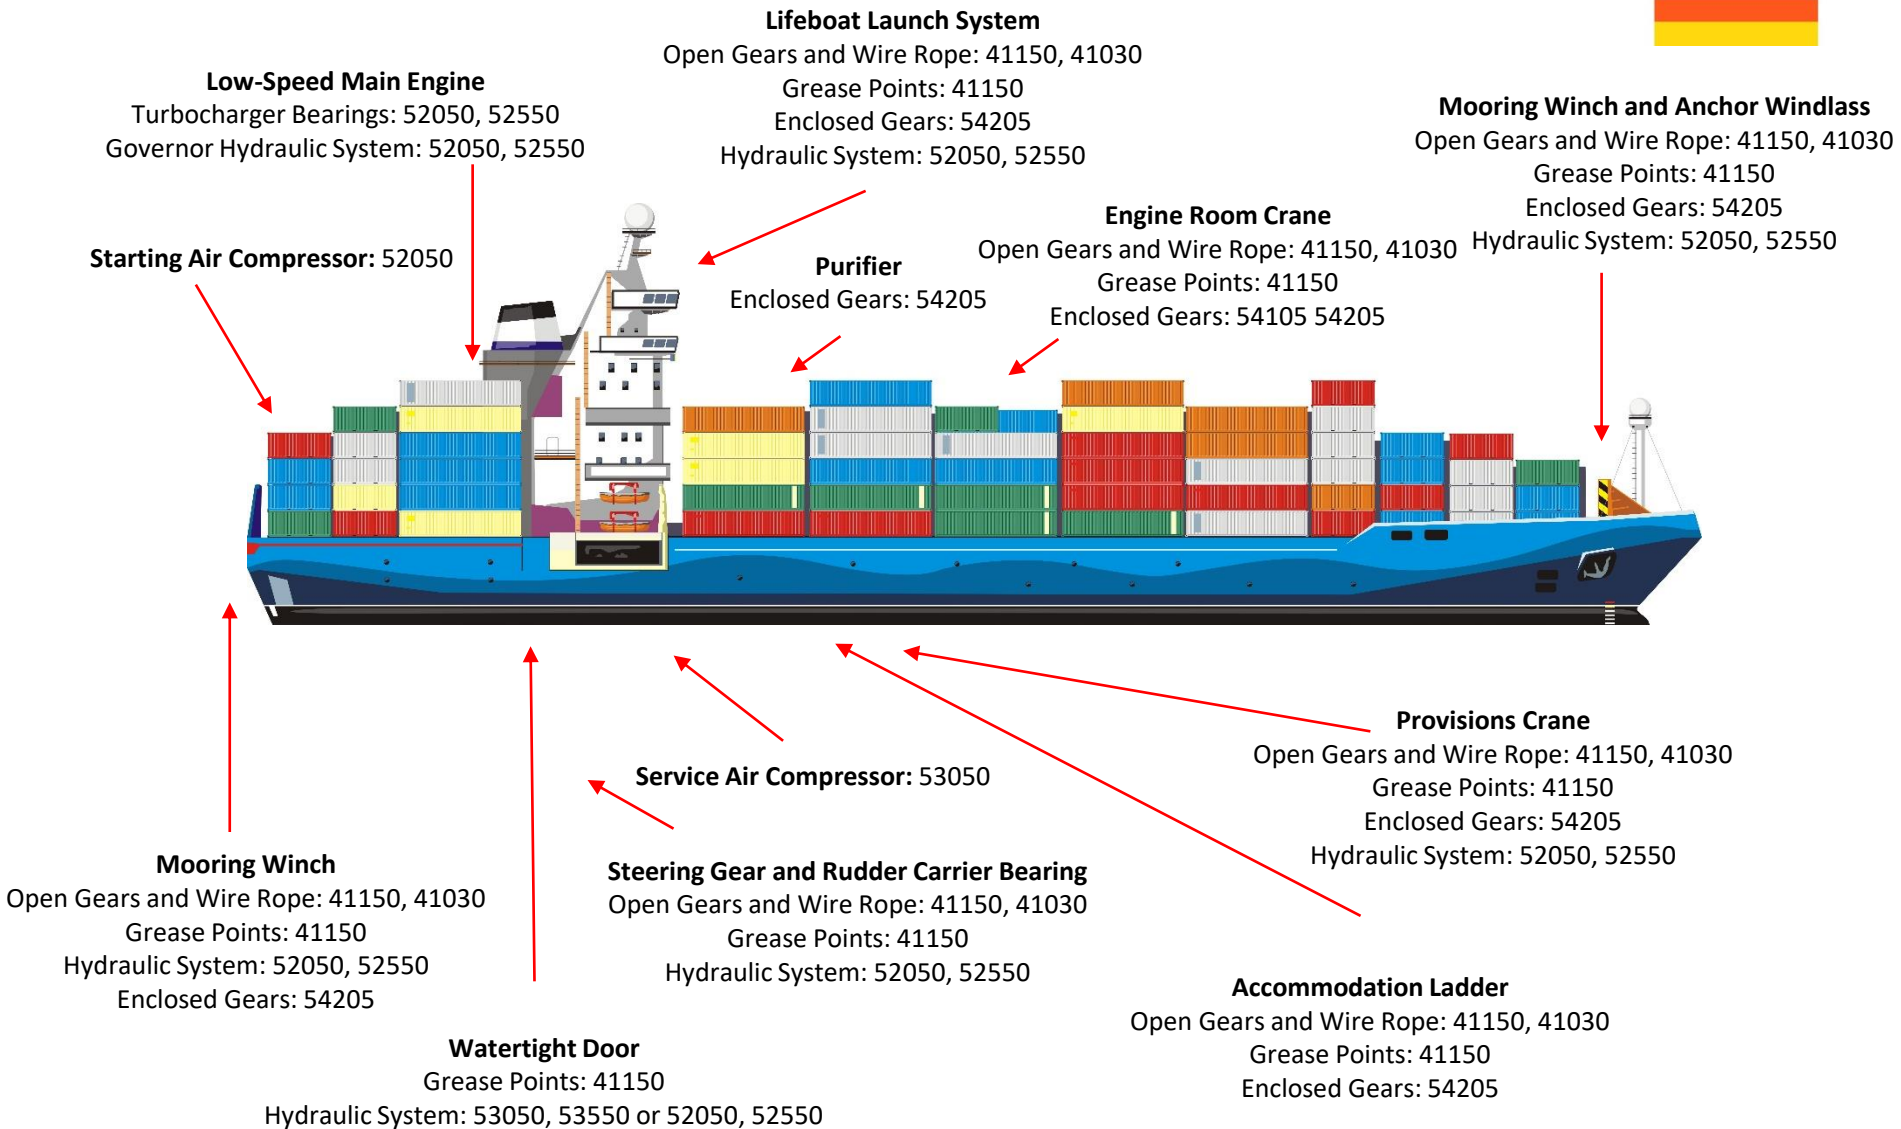

Super Lube® Container Ship Applications

See next slide for full product list

Part Number	Product Name
41030	Multi-Purpose Synthetic Grease with Syncolon® (30 Lb. Pail)
41150	Multi-Purpose Synthetic Grease with Syncolon® (14.1 oz. Cartridge)
52050	Multi-Use Synthetic Lightweight Oil (ISO 68) (5 Gallon Pail)
52550	Multi-Use Synthetic Lightweight Oil (ISO 68) (55 Gallon Drum)
53050	Multi-Use Synthetic Lightweight Oil (ISO 46) (5 Gallon Pail)
53550	Multi-Use Synthetic Lightweight Oil (ISO 46) (55 Gallon Drum)
54105	Synthetic Gear Oil ISO 150 (5 Gallon Pail)
54205	Synthetic Gear Oil ISO 220 (5 Gallon Pail)
54301	Synthetic Gear Oil ISO 320 (1 Gallon Bottle)
54305	Synthetic Gear Oil ISO 320 (5 Gallon Pail)
54401	Synthetic Gear Oil ISO 460 (1 Gallon Bottle)
54405	Synthetic Gear Oil ISO 460 (5 Gallon Pail)